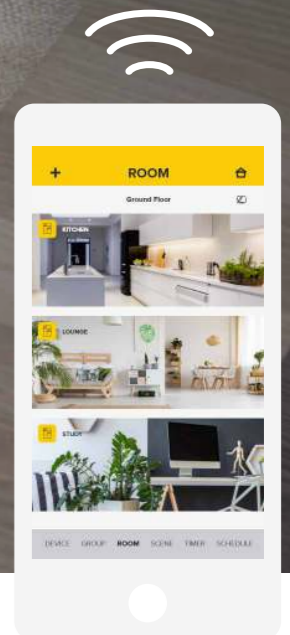

#### Dining scene

- Dining lights to 80% DIM
- Living lights to 50% DIM
- Kitchen lights to 30% DIM
- Powerpoints to ON
- Air con/heater to ON

#### Welcome home scene

- Kitchen lights to ON
- Living lights to ON
- Curtains to OPEN
- Powerpoints to ON
- Air con/heater to ON

Experience the next generation of **simpler** and **more affordable** home automation.